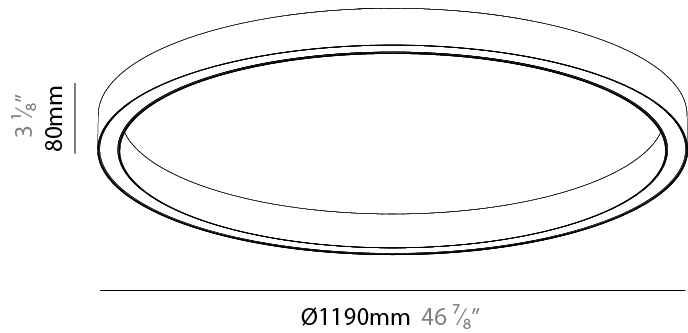

1. To build a product code in our configurator select the specify button on the base model # product page
2. To build a manual product code on this datasheet choose from the options listed below in blue font and add the suffix to the base model #

GENERAL

Series: Glorious
Subseries: Glorious 45
Partner: Prolicht
Division: Architectural
Installation: Surface
Product Type: Ceiling Surface
Mounting Location: Ceiling
Light Distribution: Direct

PHYSICAL

Shape: Round
Diameter (mm): 1190
Diameter (in): 46 7/8
Height (mm): 76
Height (in): 3
Weight (kg): 4
Diffuser: [PMMA - Opal / Microprism / Clear Microprism](#)
Fixture Finish: [SSR / BKV / CWI / CRY / HAB / UFT / ITA / RUA / FTG / MYG / LOD / PUS / FRO / FUP / KIA / POP / BLS / SPG / MEY / GOH / CHC / COM / ABZ / JAG / OBR / MOS / ROR](#)
Fixture Material: [PMMA / Aluminum](#)

ELECTRICAL

Lamp Type: LED
Input Wattage (W): 77.6
Total Output Wattage (W): 70.5
Dimming: [Non-Dimming / 0-10V Dimming / Phase Dimming / DALI Dimming / MATTER Dimming](#)
Driver Included: Yes
Driver Location: Integrated
Driver Type: Constant Current - Universal
Driver Class: Class 2
Input Voltage (V): 120 - 277

LED

Color Temperature (°K): [2700 / 3000 / 3500 / 4000](#)
Max. Delivered Lumen (lm): Max 9084
Nominal Lumen (lm): Max 12780
CRI: >90 CRI
Lamp Life (hrs): 50000

OPTICAL

Adjustability: Fixed

RATINGS AND CERTIFICATIONS

Certified By: Certified for North American Standards
IP rating: IP40